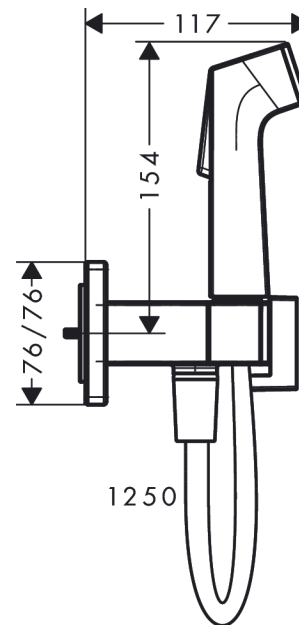

## Bidette hand shower 1jet E EcoSmart+ for mixed water with shower holder and shower hose 125 cm

Finish: **Matt White** Article Number: **29233700**

#### product features

- consists of: bidette hand shower, shut-off valve with integrated shower holder, shower hose
- shower head size: 28 mm
- integrated support function
- maximum flow rate at 3 bar: 5 l/min
- minimum flow pressure: 1 bar
- operating pressure: min. 1 bar/max. 10 bar
- pivot connector prevents hose from tangling
- for shower hoses with conical or cylindrical nut on both sides
- with non-return valve
- wall supports of metal
- wall mounting: screw fastening
- rinseable screen seal
- not intrinsically safe against backflow
- not suitable for operation in countries with valid EN 1717
- EU taxonomy: max. 6 l/min - Substantial Contribution (SC) possible

### Scale drawing

**Bidette hand shower 1jet E EcoSmart+ for mixed water with shower holder and shower hose 125 cm**

Finish: **Matt White** Article Number: **29233700**

**Flowchart**

**Bidette hand shower 1jet E EcoSmart+ for mixed water with shower holder and shower hose 125 cm**

**Spare part list**

Year of production: >10/22

Pos.	Description	Article Number	PC	PU
1	handle	94570700	60	1
2	handle fixing set	94565000	1	1
3	cartridge, assy	94575000	10	1
4	handshower	94572700	60	1
5	guide	94568000	1	1
6	seal	98058000	1	1
7	shower hose Isiflex'B 1,25 m	28272700	98	1
8	filter packing	94246000	1	1
9	escutcheon	94571700	58	1
10	non return valve	93250000	5	1
11	extension set	94574000	8	1
a	-	29235180	99	1