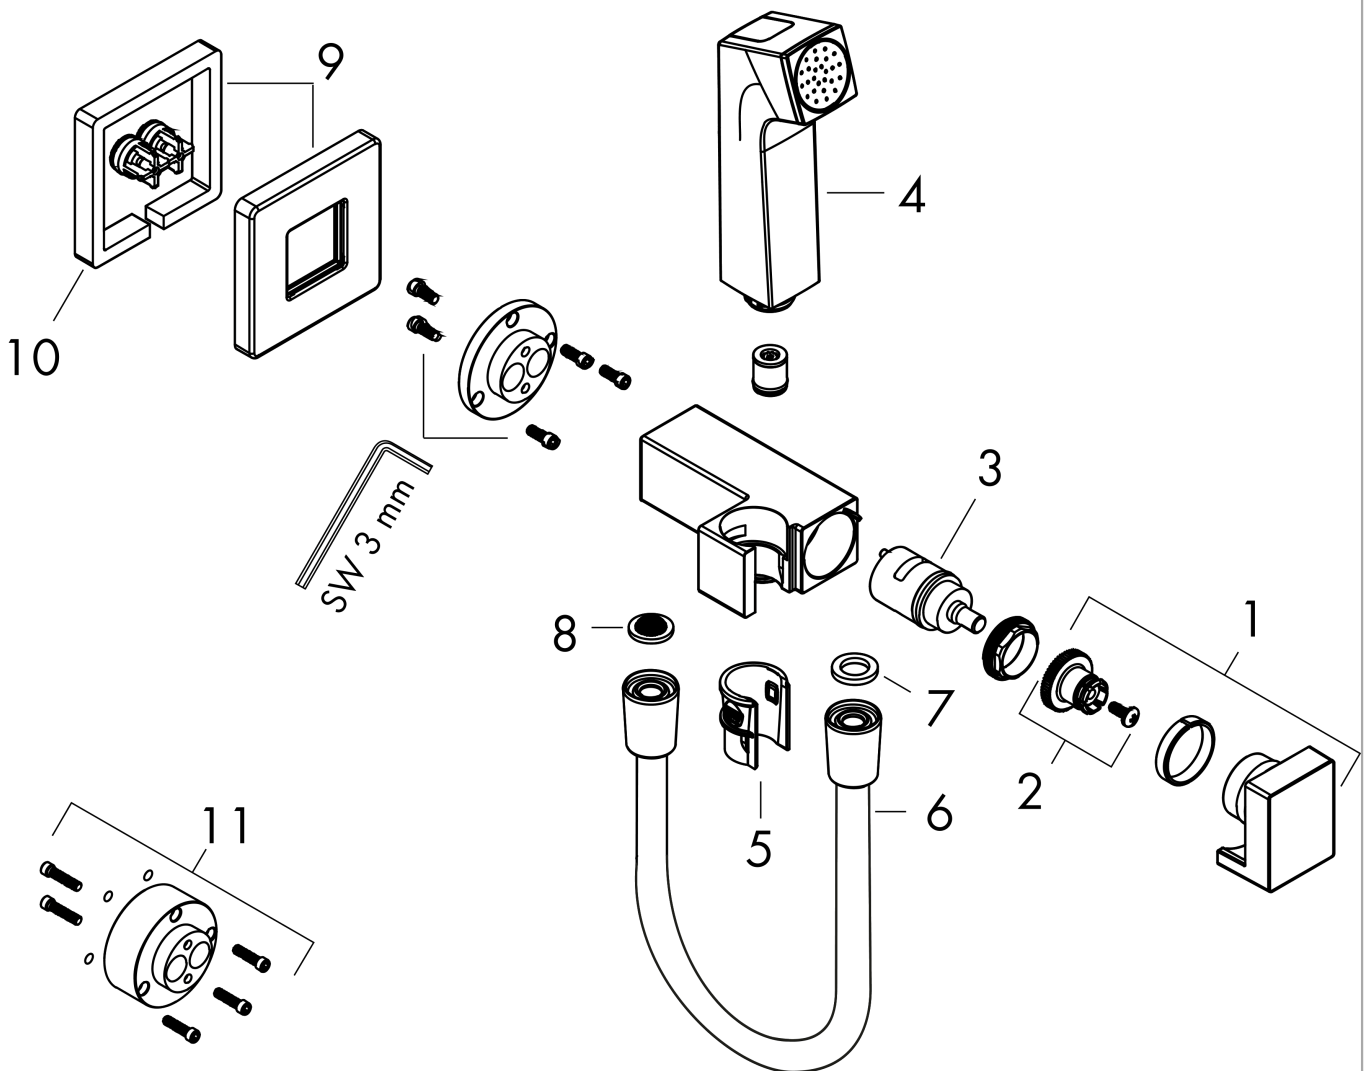

#### product features

- consists of: bidette hand shower, shut-off valve with integrated shower holder, shower hose
- shower head size: 28 mm
- integrated support function
- maximum flow rate at 3 bar: 5 l/min
- minimum flow pressure: 1 bar
- operating pressure: min. 1 bar/max. 10 bar
- pivot connector prevents hose from tangling
- for shower hoses with conical or cylindrical nut on both sides
- with non-return valve
- wall supports of metal
- wall mounting: screw fastening
- rinseable screen seal
- not intrinsically safe against backflow
- not suitable for operation in countries with valid EN 1717
- EU taxonomy: max. 6 l/min - Substantial Contribution (SC) possible

### Scale drawing

**Bidette hand shower 1jet E EcoSmart+ for mixed water with shower holder and shower hose 125 cm**

Finish: **Matt White** Article Number: **29233700**

**Flowchart**

**Bidette hand shower 1jet E EcoSmart+ for mixed water with shower holder and shower hose 125 cm**

Finish: **Matt White** Article Number: **29233700**

**Exploded Drawing**

Year of production: >10/22

**Bidette hand shower 1jet E EcoSmart+ for mixed water with shower holder and shower hose 125 cm**

Finish: **Matt White** Article Number: **29233700**

**Spare part list**

Year of production: >10/22

Pos.	Description	Article Number	PC	PU
1	handle	94570700	60	1
2	handle fixing set	94565000	1	1
3	cartridge, assy	94575000	10	1
4	handshower	94572700	60	1
5	guide	94568000	1	1
6	seal	98058000	1	1
7	shower hose Isiflex'B 1,25 m	28272700	98	1
8	filter packing	94246000	1	1
9	escutcheon	94571700	58	1
10	non return valve	93250000	5	1
11	extension set	94574000	8	1
a	-	29235180	99	1