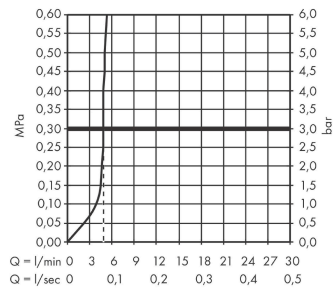

### Scale drawing

**Bidette hand shower 1jet E EcoSmart+ for mixed water with shower holder and shower hose 125 cm**

Finish: **Matt White** Article Number: **29233700**

**Flowchart**

**Bidette hand shower 1jet E EcoSmart+ for mixed water with shower holder and shower hose 125 cm**